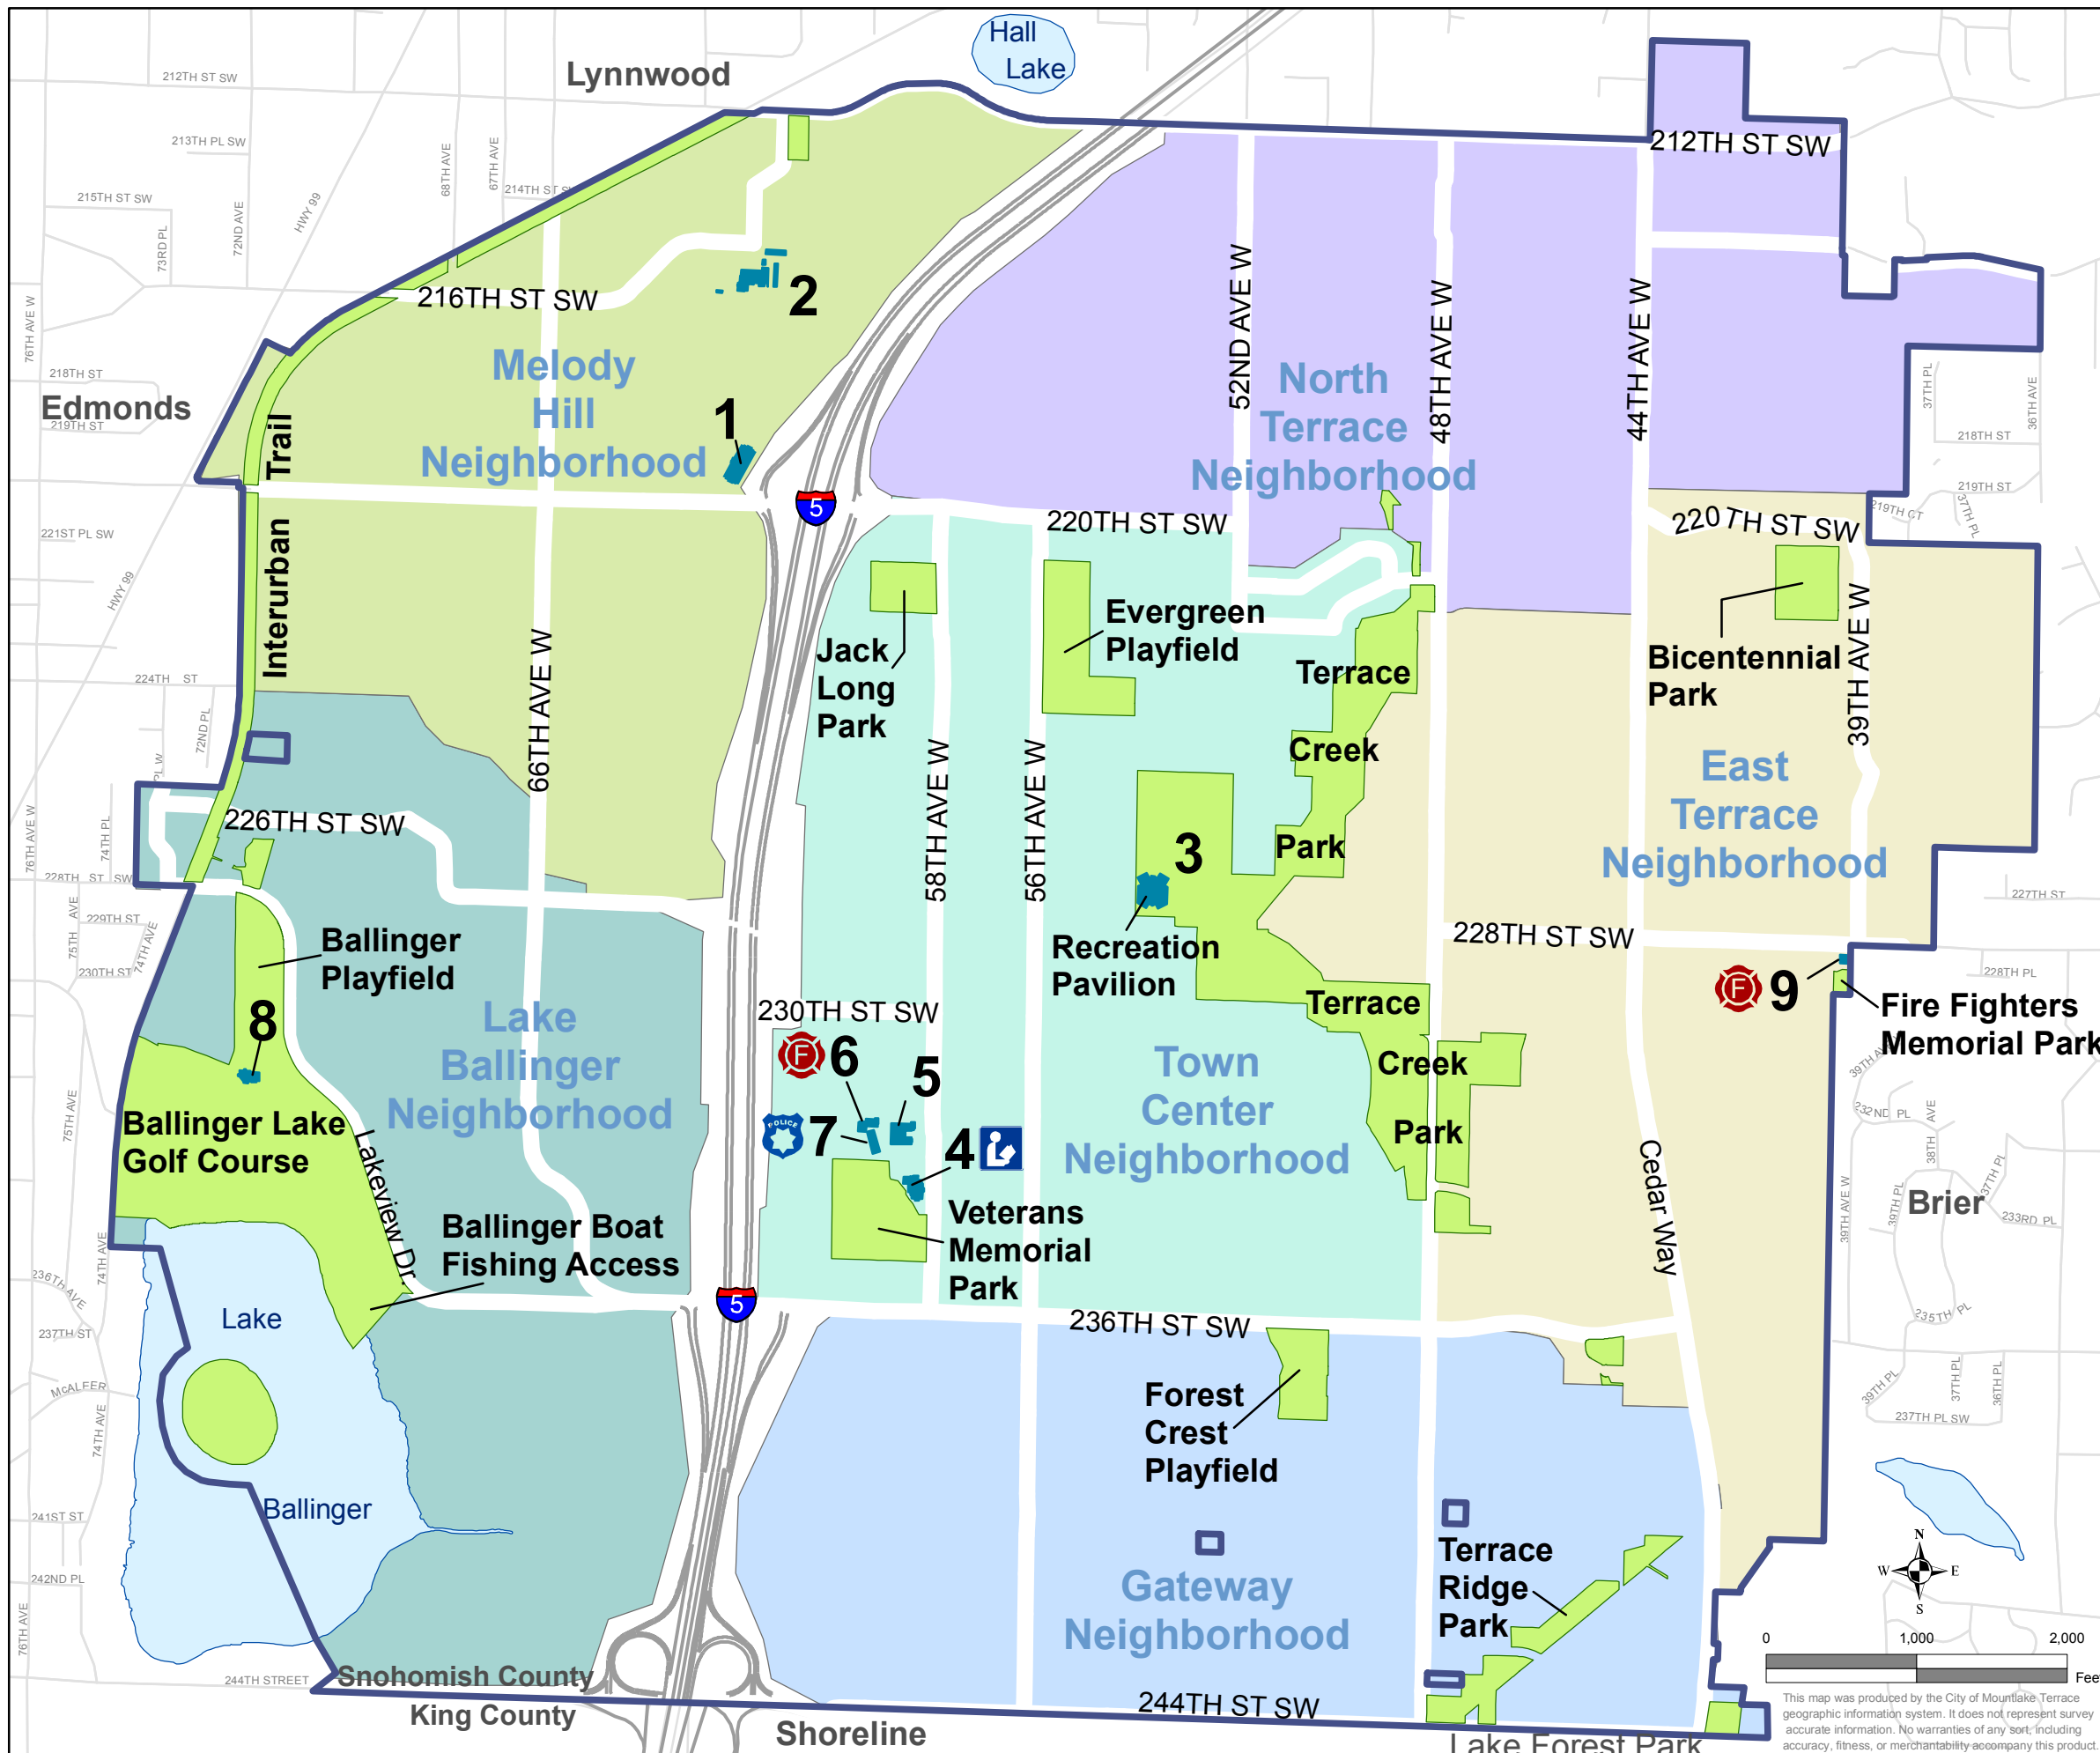

Legend

- City Limits
- City Property (Buildings)
- Parks, Recreation, and Open Space
- Water Bodies

Map Address Key

1. Interim City Hall
  6100 219th St SW Suite 200
2. Public Works Facility
  6204 215th St. SW
3. Recreation Pavilion
  5303 228th St SW
4. Mountlake Terrace Library
  23300 58th Ave. W
5. Future Civic Campus
  23204 58th Avenue West
6. Fire Station # 19
  5902 232nd St. SW
7. Mountlake Terrace Police Station,
  5906 232nd St. SW
8. Ballinger Lake Golf Course Club House
  23000 Lakeview Drive
9. Fire Station #18
  3900 228th St. SW

Public Facilities Map

February 2010