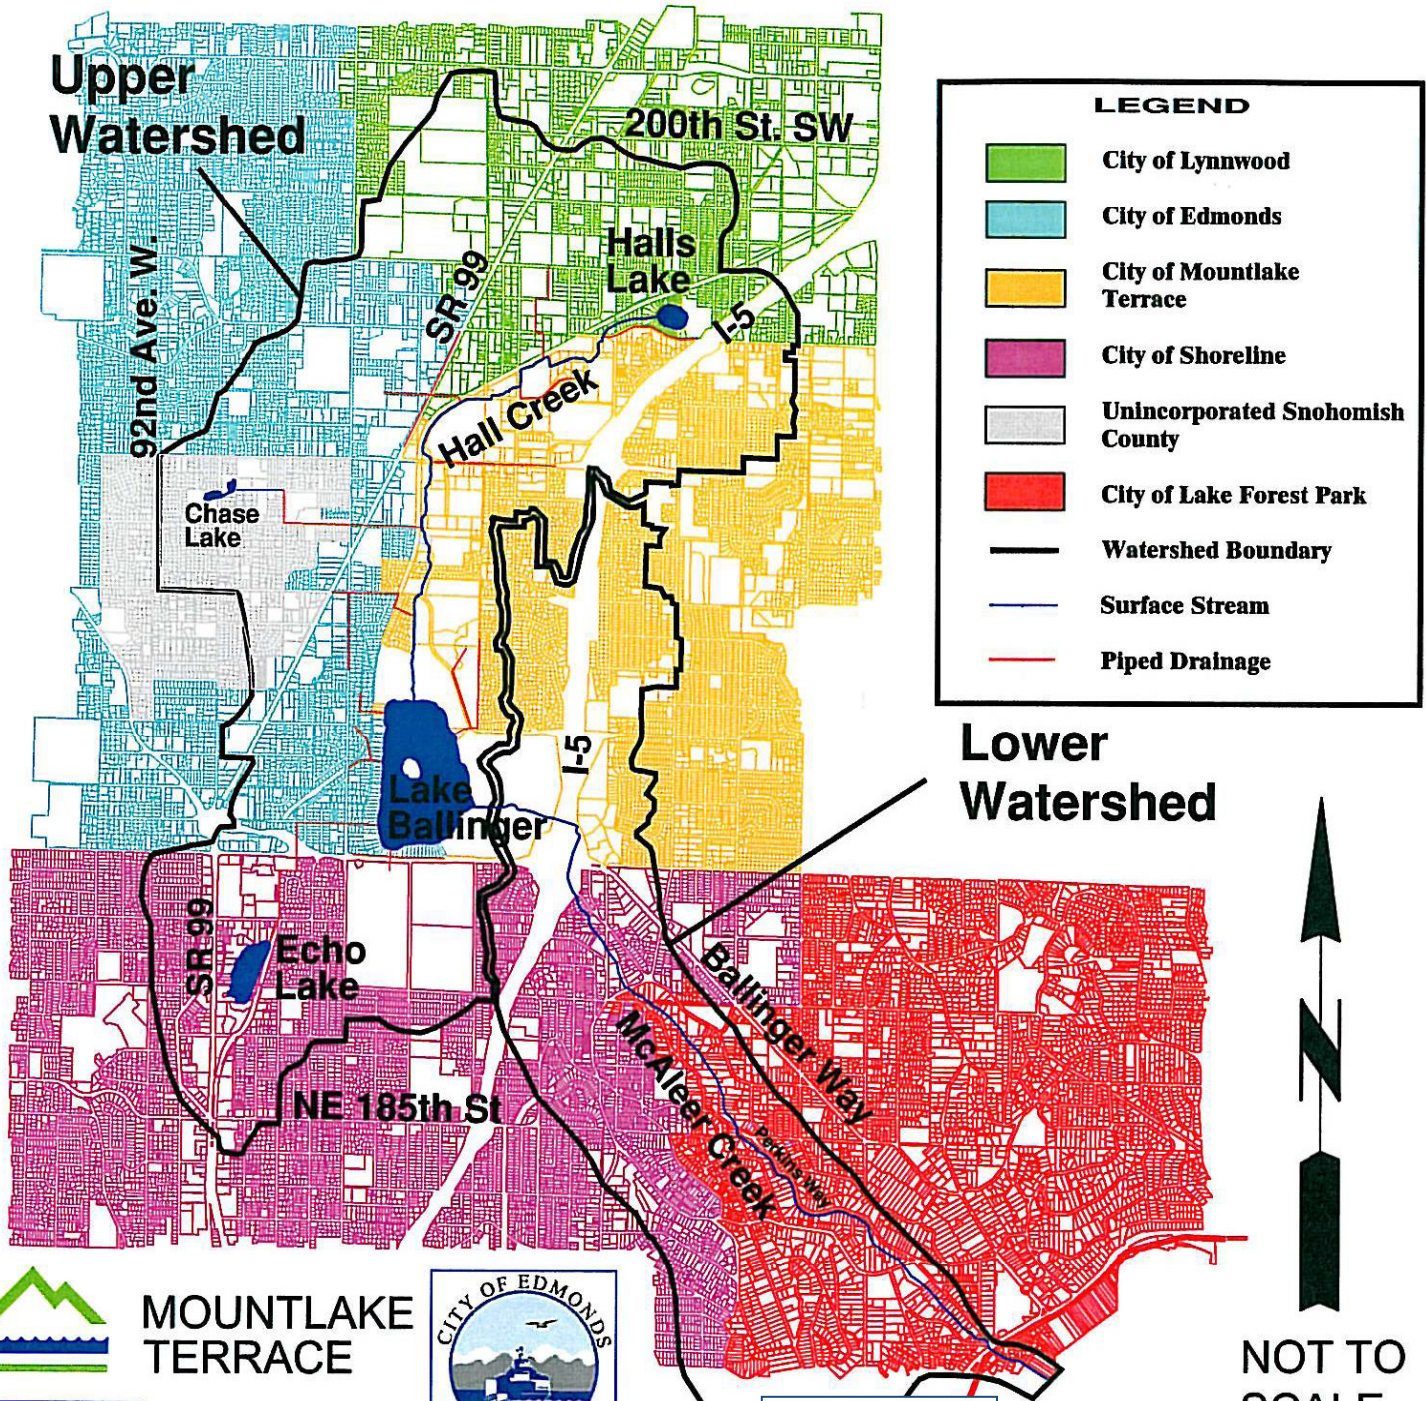

# Watershed Vicinity Map

## LEGEND

-  City of Lynnwood
-  City of Edmonds
-  City of Mountlake Terrace
-  City of Shoreline
-  Unincorporated Snohomish County
-  City of Lake Forest Park
-  Watershed Boundary
-  Surface Stream
-  Piped Drainage

**MOUNTLAKE  
TERRACE**

**Lake  
Washington**

**NOT TO  
SCALE**