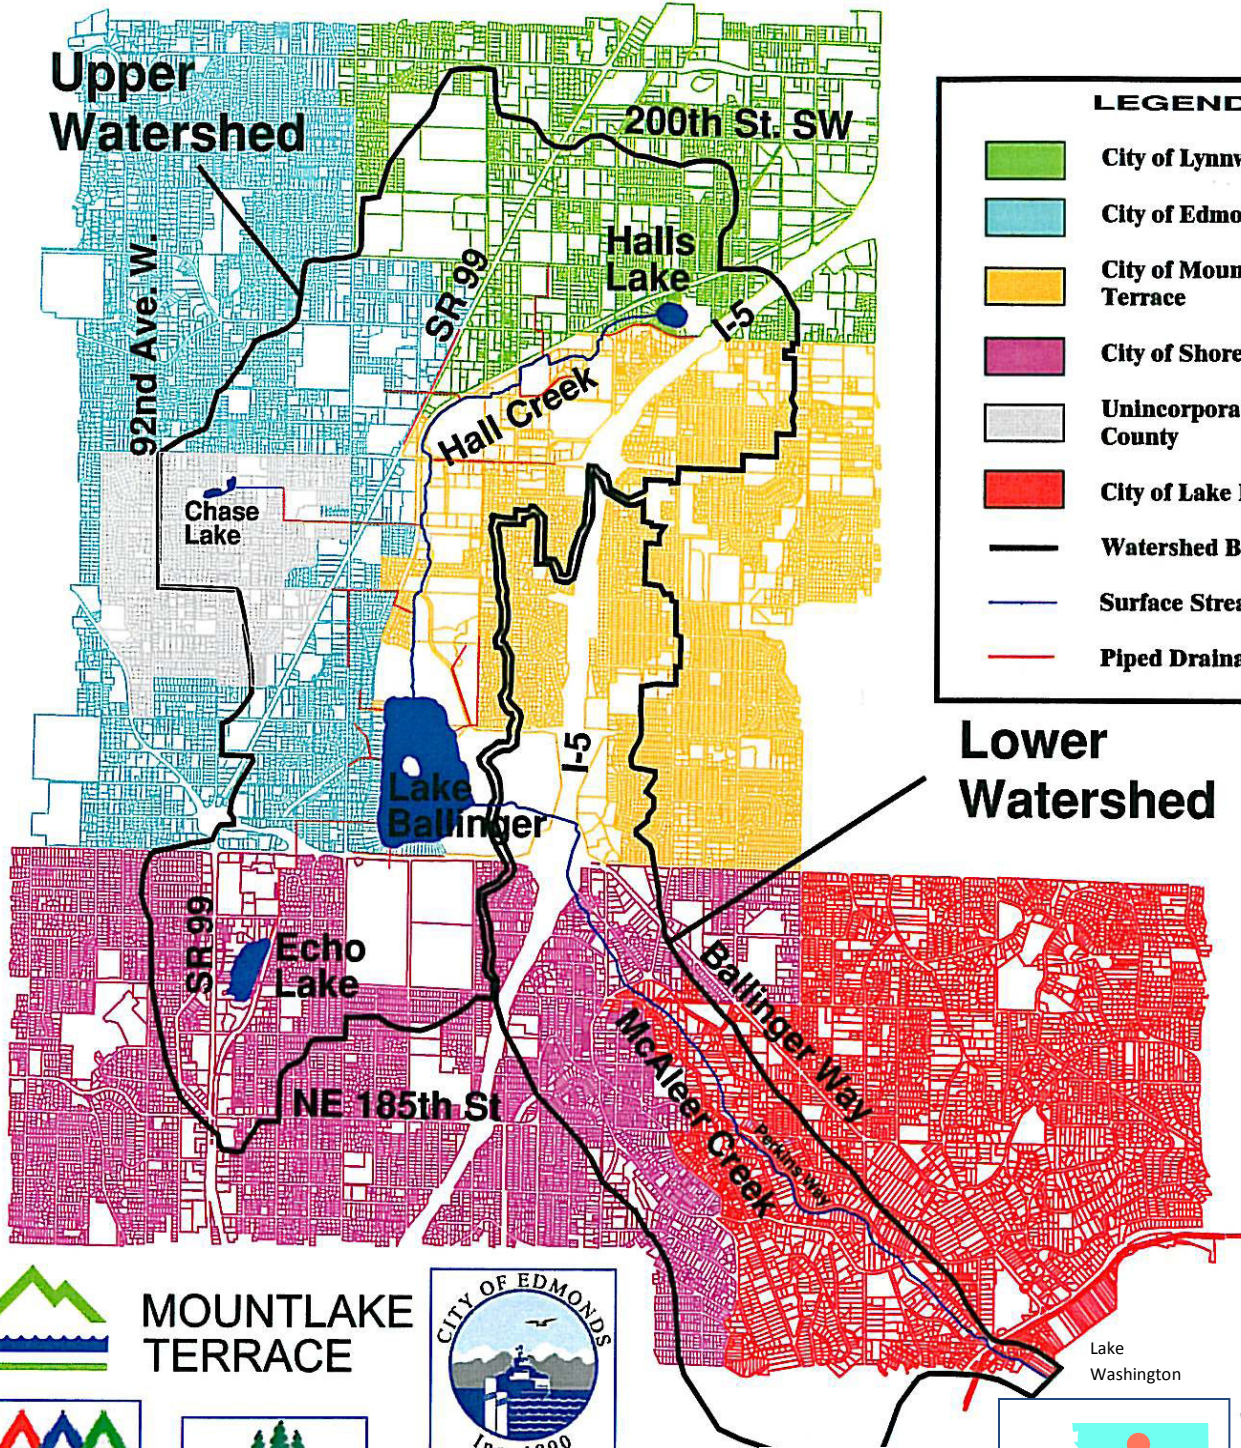

Watershed Vicinity Map

LEGEND	
	City of Lynnwood
	City of Edmonds
	City of Mountlake Terrace
	City of Shoreline
	Unincorporated Snohomish County
	City of Lake Forest Park
	Watershed Boundary
	Surface Stream
	Piped Drainage

**MOUNTLAKE
TERRACE**

**NOT TO
SCALE**