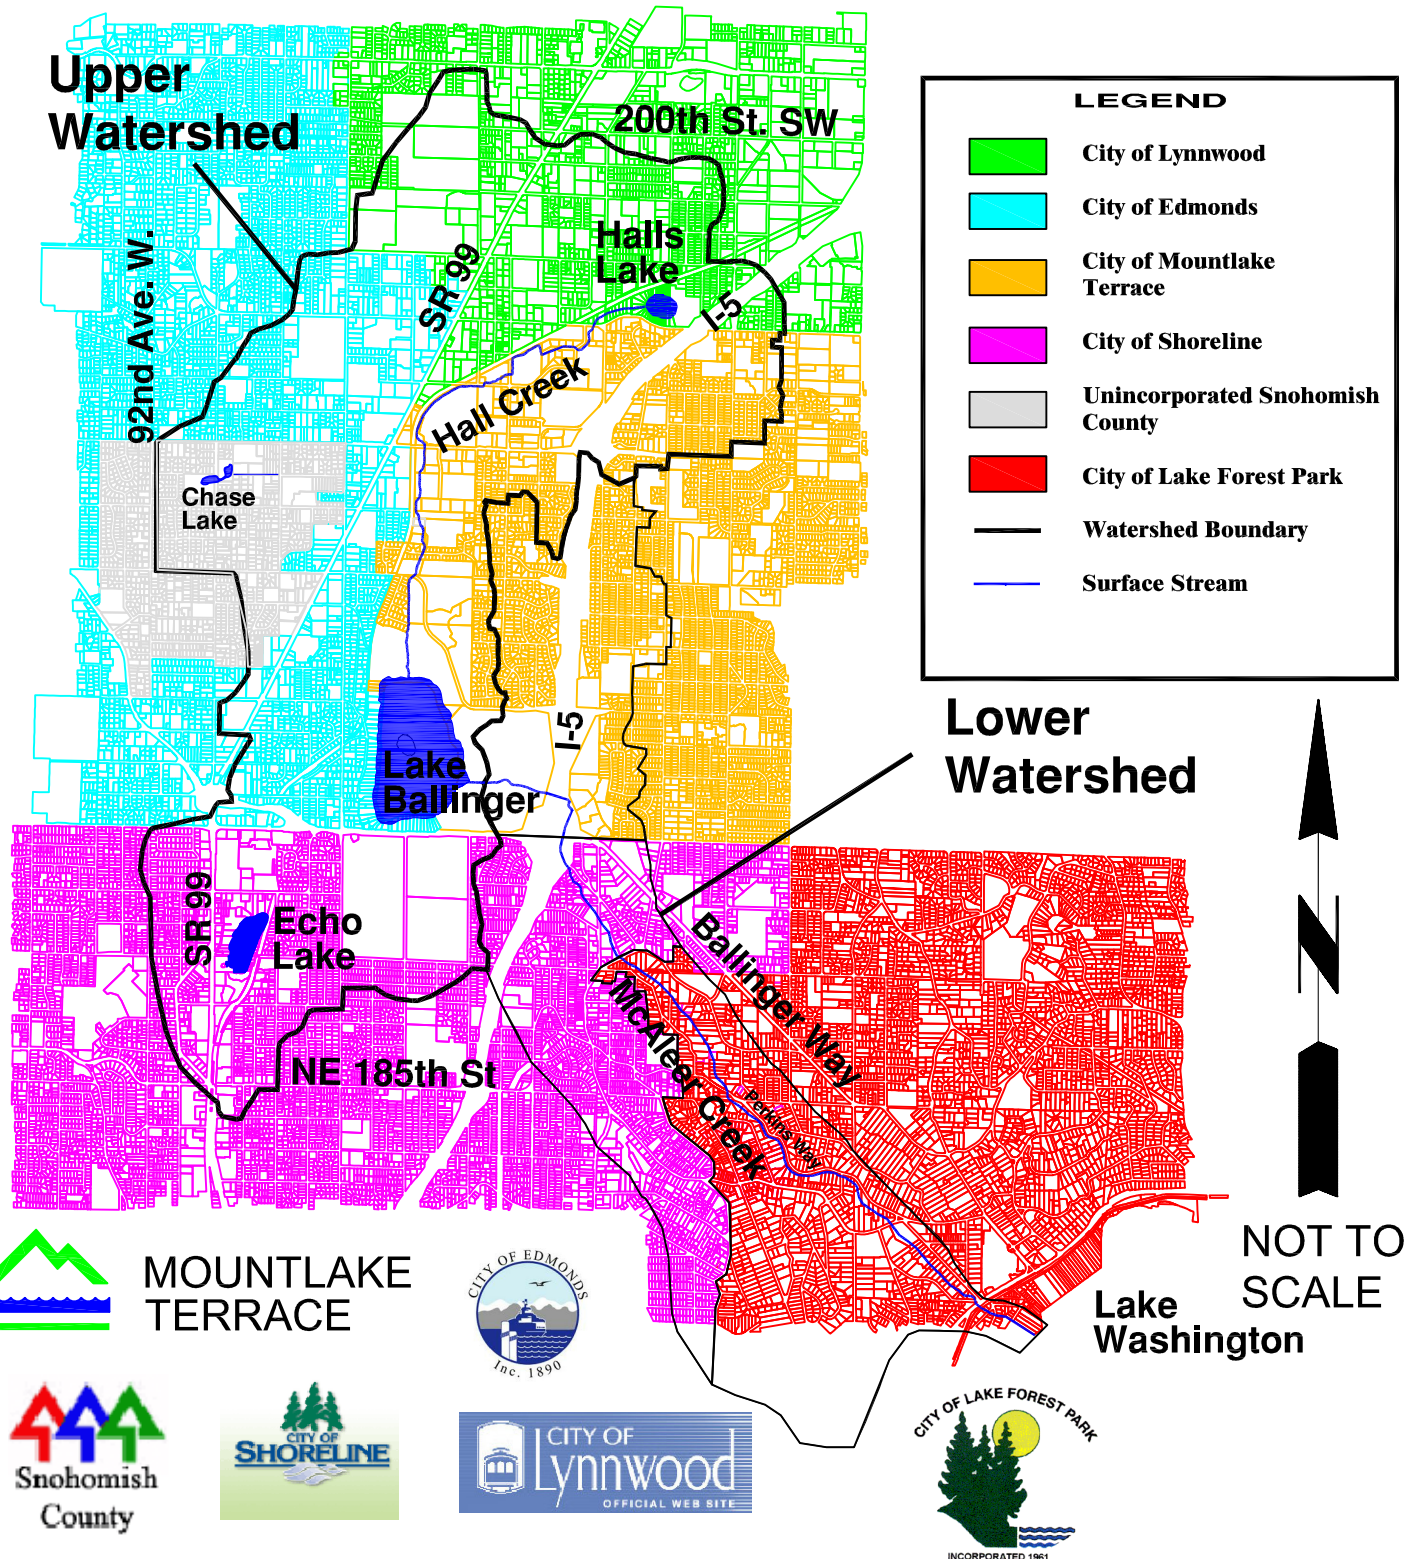

Exhibit A

Watershed Vicinity Map

**MOUNTLAKE
TERRACE**

NOT TO
SCALE

Lake
Washington