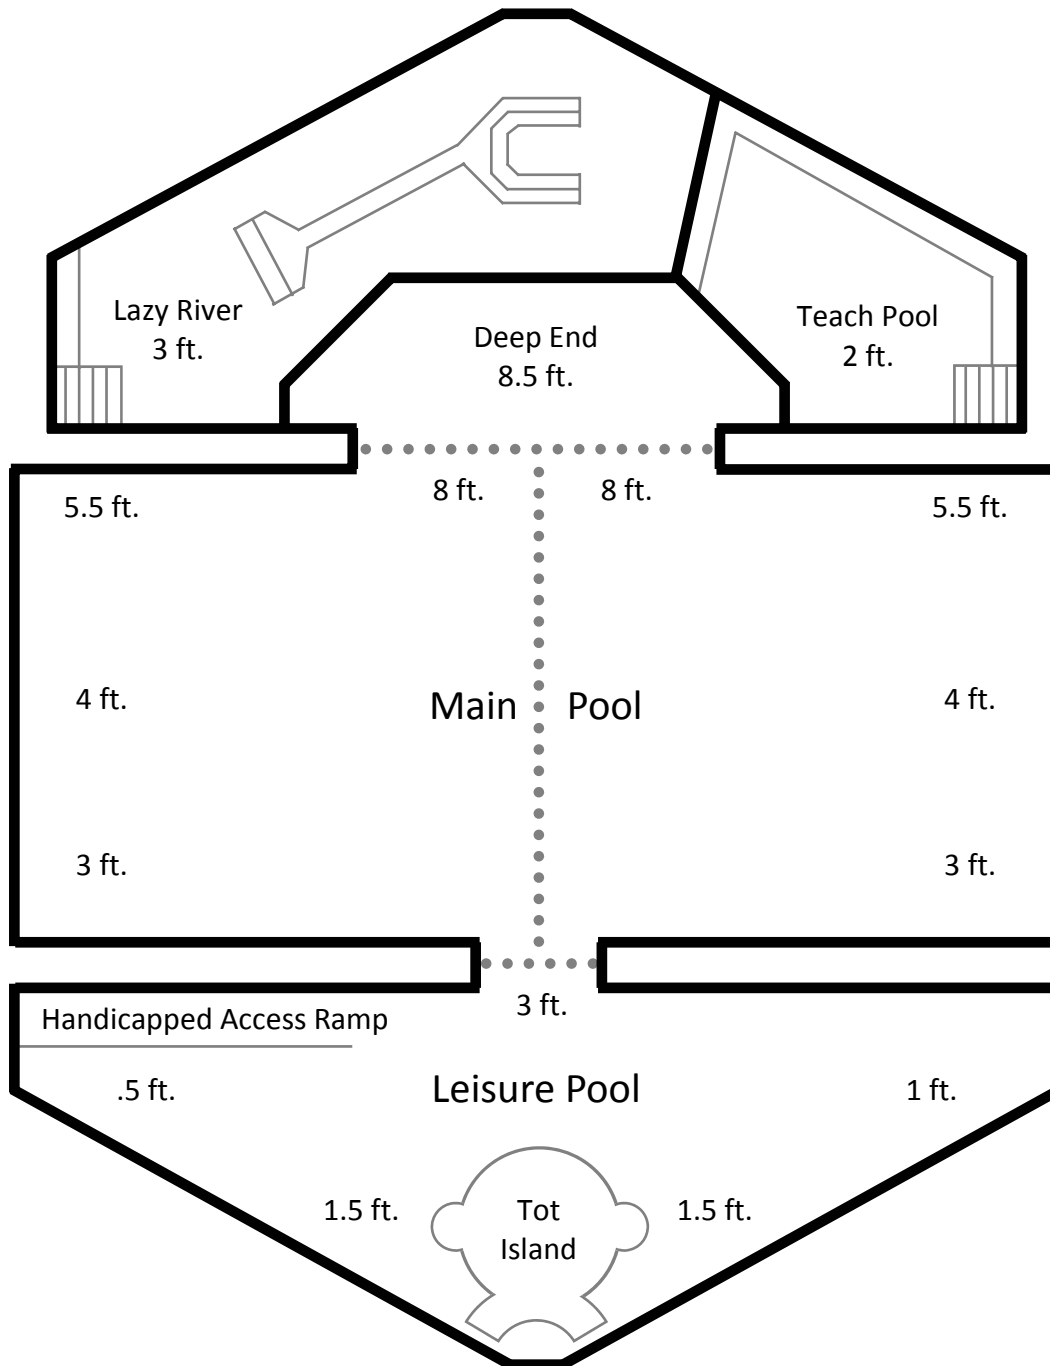

The Indoor Swimming Pool at the Mountlake Terrace Recreation Pavilion

5303 228th St. SW Mountlake Terrace, WA 98043 425-776-9173 cityofmlt.com

Amenities include: Very warm water (86-88 degrees) • Shallow-water Leisure Pool with plumbed-in spray toys and Tot Island • Lazy River with moving current • 2 water basketball hoops • Handicapped access ramp and water wheelchair for easy access • Hot Tub • Sauna • Water Walk • Inner tubes, fun noodles, Super Soft-brand lifejackets, and a variety of other water toys available for use.