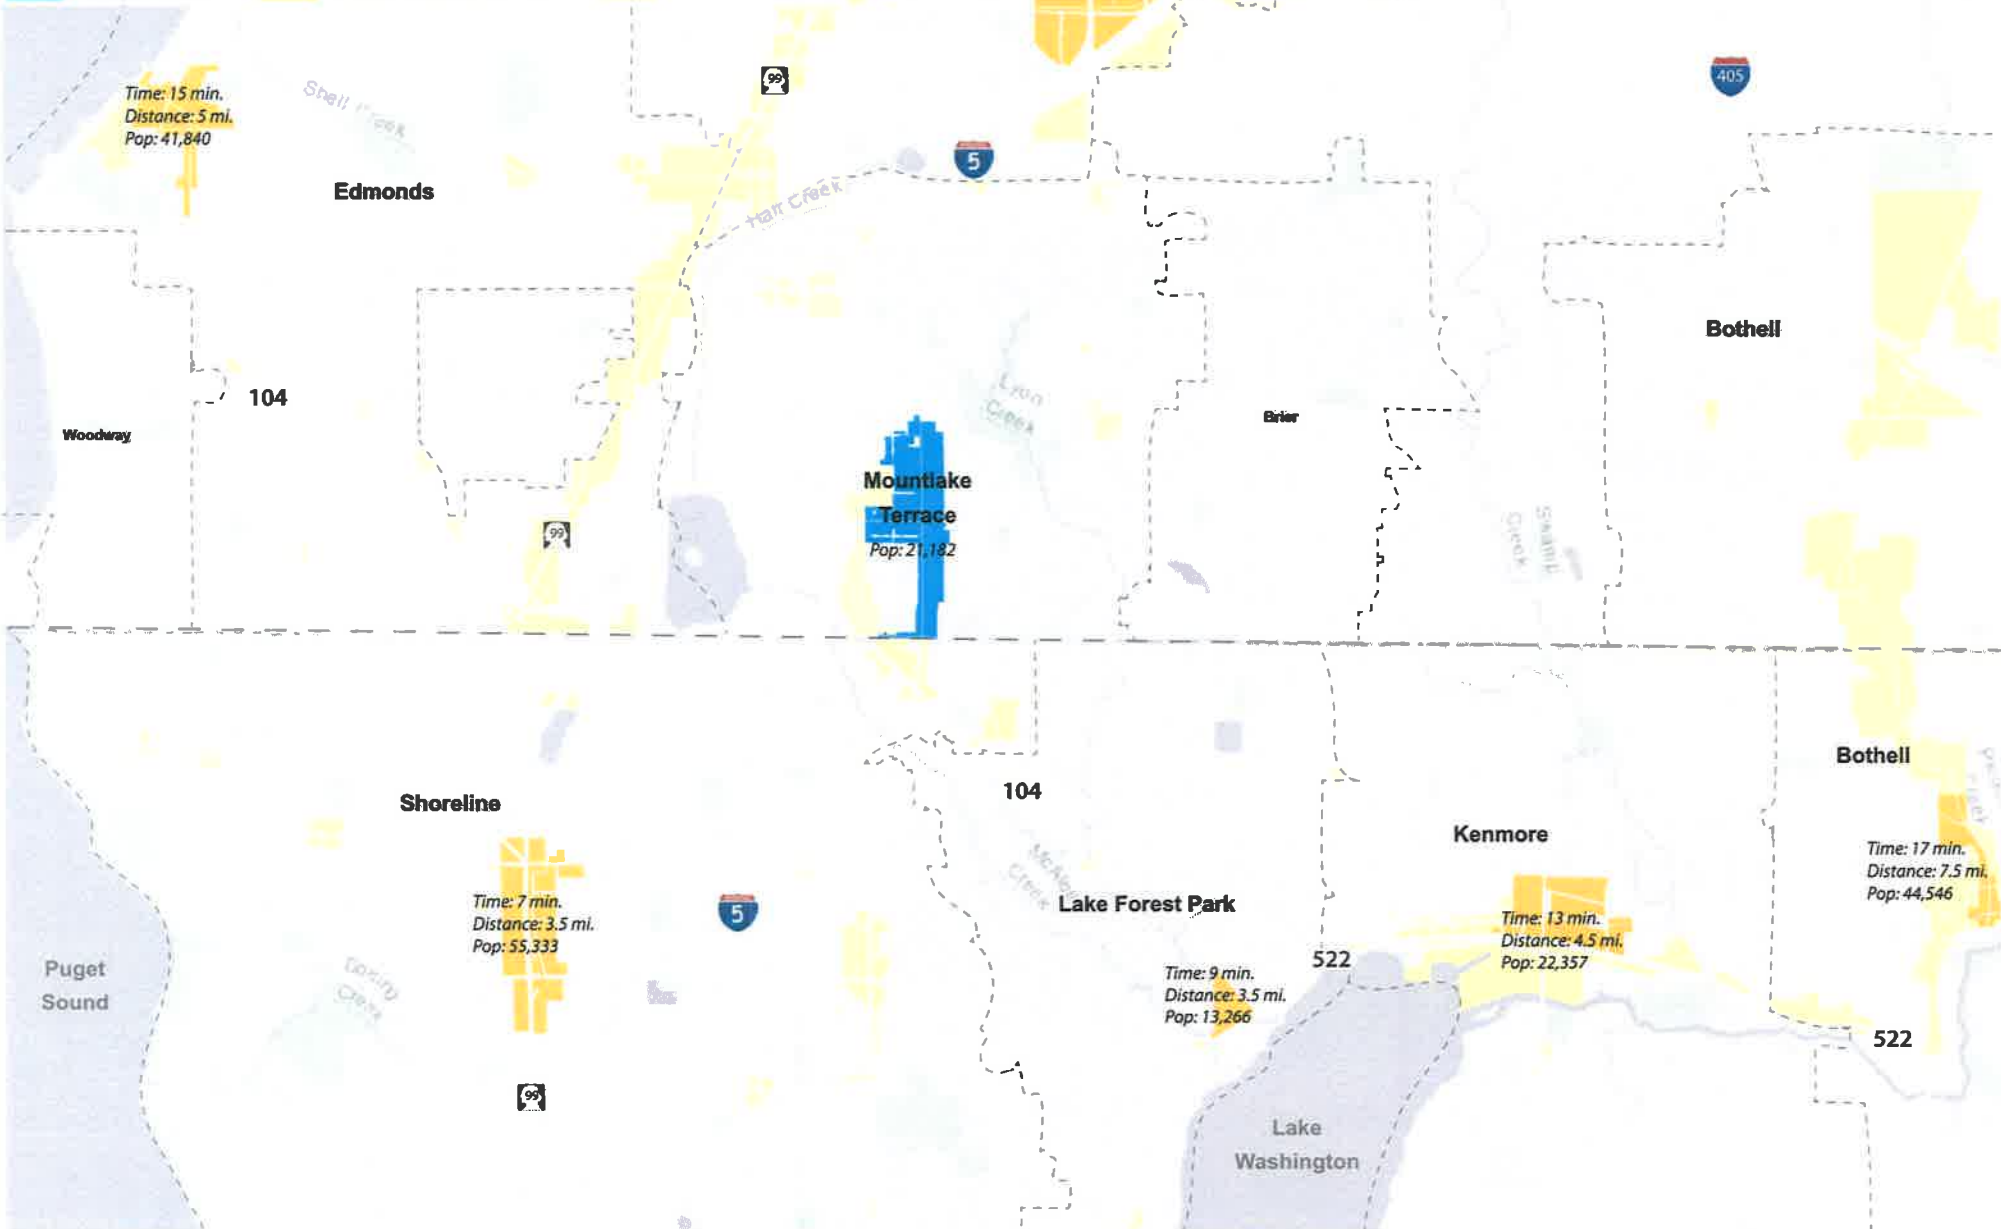

SCJ ALLIANCE
CONSULTING SERVICES

Neighboring Town Centers & Commercial Areas

MLT Town Center   **Neighboring Town Centers**   **Commercial Areas**

Snohomish County

Lynnwood

Edmonds

Bothell

Mountlake
Terrace

Pop: 21,182

Shoreline

Lake Forest Park

Kenmore

Bothell

Time: 17 min.
Distance: 7.5 mi.
Pop: 44,546

Lake
Washington

Puget
Sound

104

104

522

522