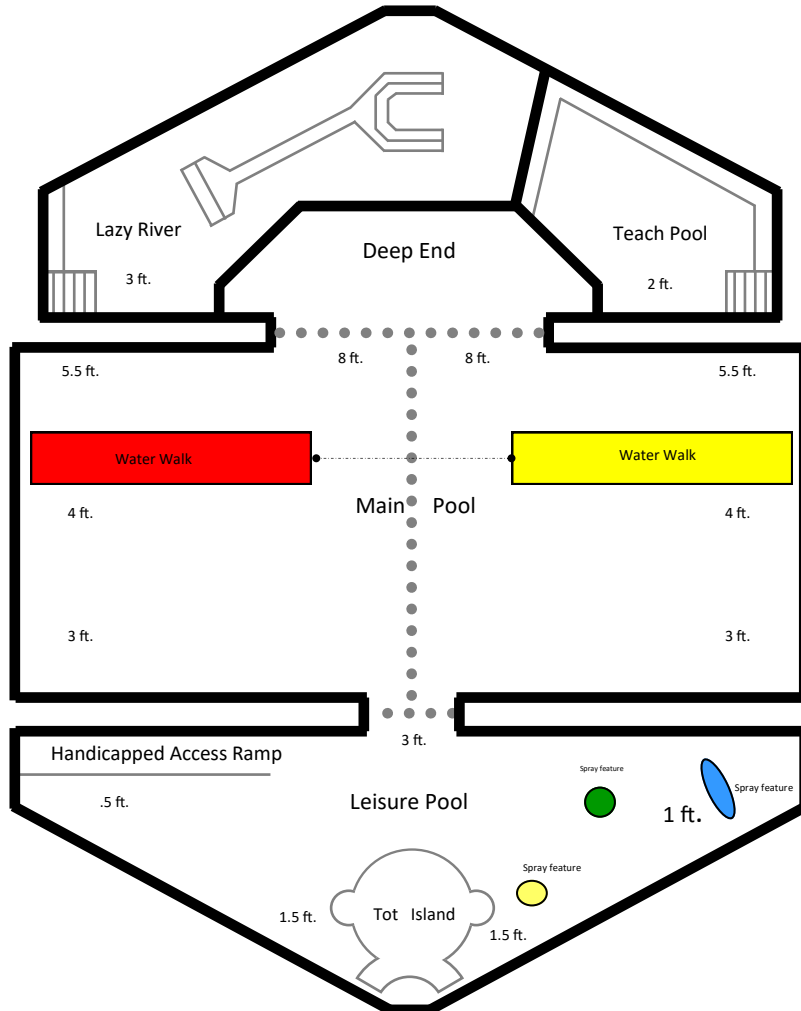

Room Rentals

We have several options for room rentals for before or after your pool rental. Tables and chairs available.

Rental Fees Per Hour	Room capacity	Resident	Non-Resident
Riverview*	50 people	\$82	\$87
Arctic Room*	25 people	\$72	\$77
Jungle Room**	40 people	\$77	\$82
Center Court**	35 people	\$77	\$82

**Half price Non-prime time hourly fee available for rentals held Monday-Thursday 7pm-close

*Riverview and Arctic Room may be rented together to accommodate 75 people

***The Saturday 5:05-6:05pm rental is not available during summer schedule -July/August.